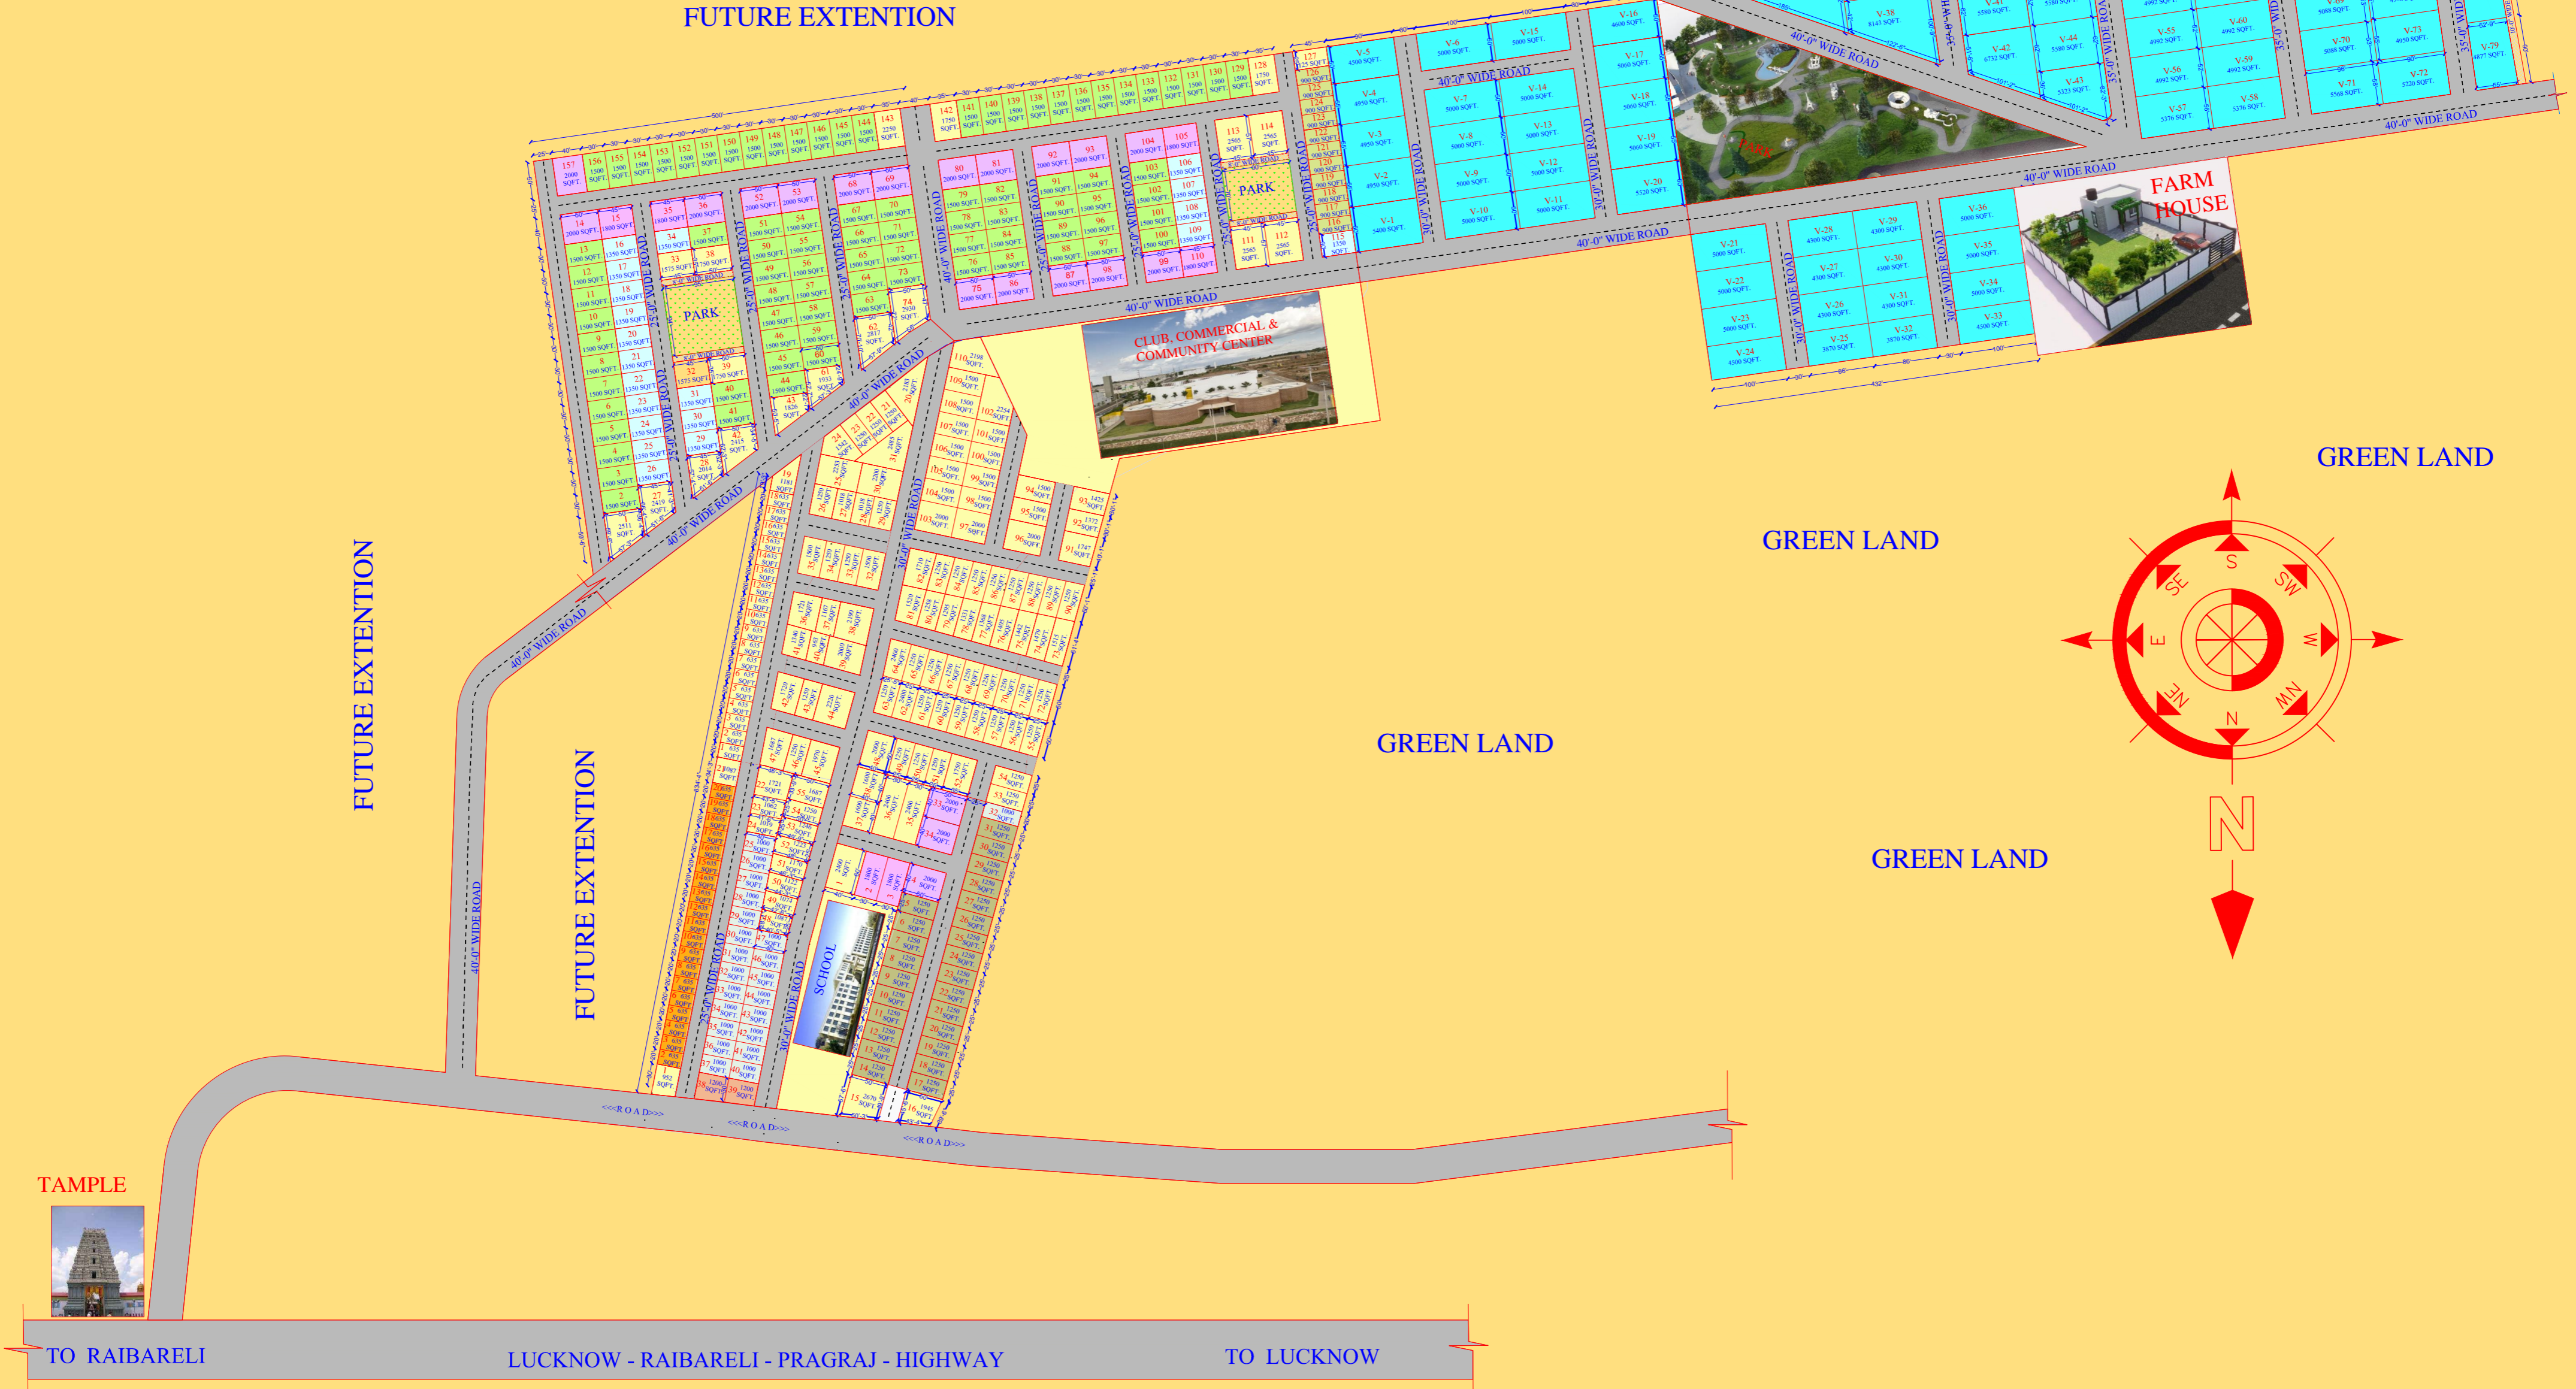

RAINBOW GREEN VALLEY

AT : MADA PUR & BHADDI KHERA,
NEAR - RAIBARELI ROAD

TO RAIBARELI

LUCKNOW - RAIBARELI - PRAGRAJ - HIGHWAY

TO LUCKNOW